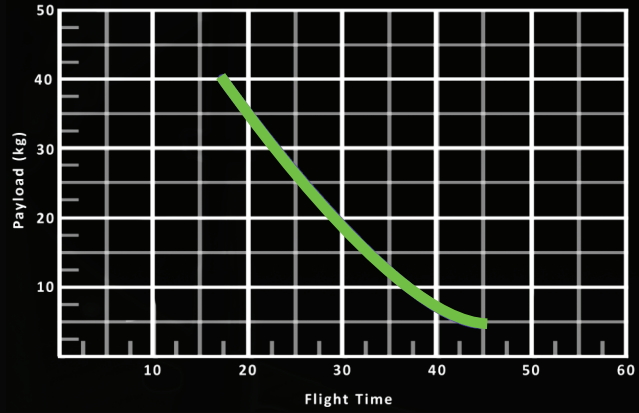

A HARRIS AERIAL

- 40+ Kg Payload Capacity
- Folds to 35% of operation size
- 3600 Meter Service Ceiling
- Automated Payload Release
- DC 125 (49V) Power Output
- Customizable Accessory Power

Carrier H6 HL

HereLink Blue

- Handheld
- Touchscreen
- HD Real-Time Video
- Low Latency
- NDAA Compliant

 info@harrisaerial.com

www.harrisaerial.com

 (407) 725-7886

AA HARRIS AERIAL

Carrier H6 HL Heavy Lift

May Vary Based on Operating Environment