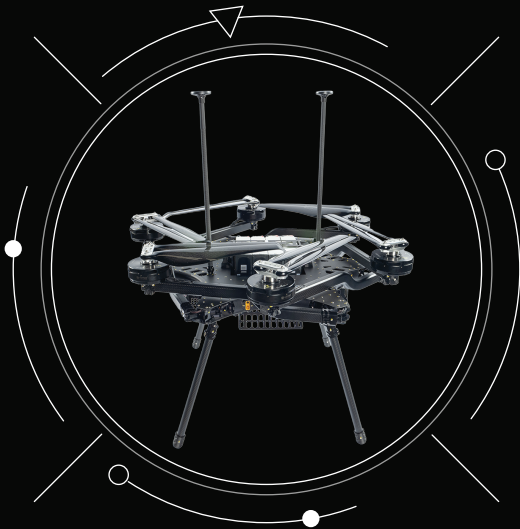

A HARRIS AERIAL

- 40+ Kg Payload Capacity
- Folds to 35% of operation size
- 3600 Meter Service Ceiling
- Automated Payload Release
- DC 125 (49V) Power Output
- Customizable Accessory Power

Carrier H6 HL

Heavy Lift

The Harris Aerial Carrier H6 HL is a unique heavy lift platform with exceptional stability, endurance, and payload capacity. The H6 HL is NDA compliant and perfectly suited for DoD, Government, and Commercial sectors, integrating a wide range of payloads utilized in a wide range of today's unmanned missions. The H6 HL was designed in-house and machined at our manufacturing facility by our team of engineers who enable us to prototype, test, validate and bring to market enhancements at a pace unprecedented in the UAS industry.

HereLink Blue/Black options are also available (Non-NDAA 848 Compliant).

Harris C-GCS

HOTAS Layout

- 12 Channel Functionality
- Sunlight Viewable Display
- 2-AXIS Payload & Gimbal Controls
- 6-POS/3-POS/2-POS/Guarded/
- Button/Rotary
- NDAA Compliant

HereLink Blue

- Handheld
- Touchscreen
- HD Real-Time Video
- Low Latency
- NDAA Compliant

 info@harrisaerial.com

www.harrisaerial.com

 (407) 725-7886

AA HARRIS AERIAL

Carrier H6 HL Heavy Lift

May Vary Based on Operating Environment